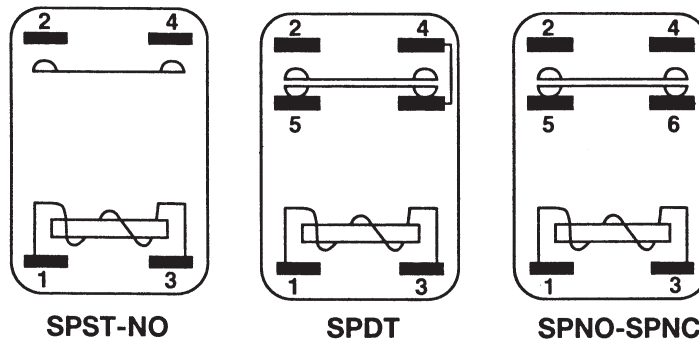

Terminal Identification

Cross Reference:

ESSEX/RBM	MARS2 NO.	ESSEX/RBM	MARS2 NO.
90-360Q	92360	90-374Q	92374
90-362Q	92362	90-380Q	92380
90-364Q	92364	90-382Q	92382
90-370Q	92370	90-384Q	92384
90-372Q	92372