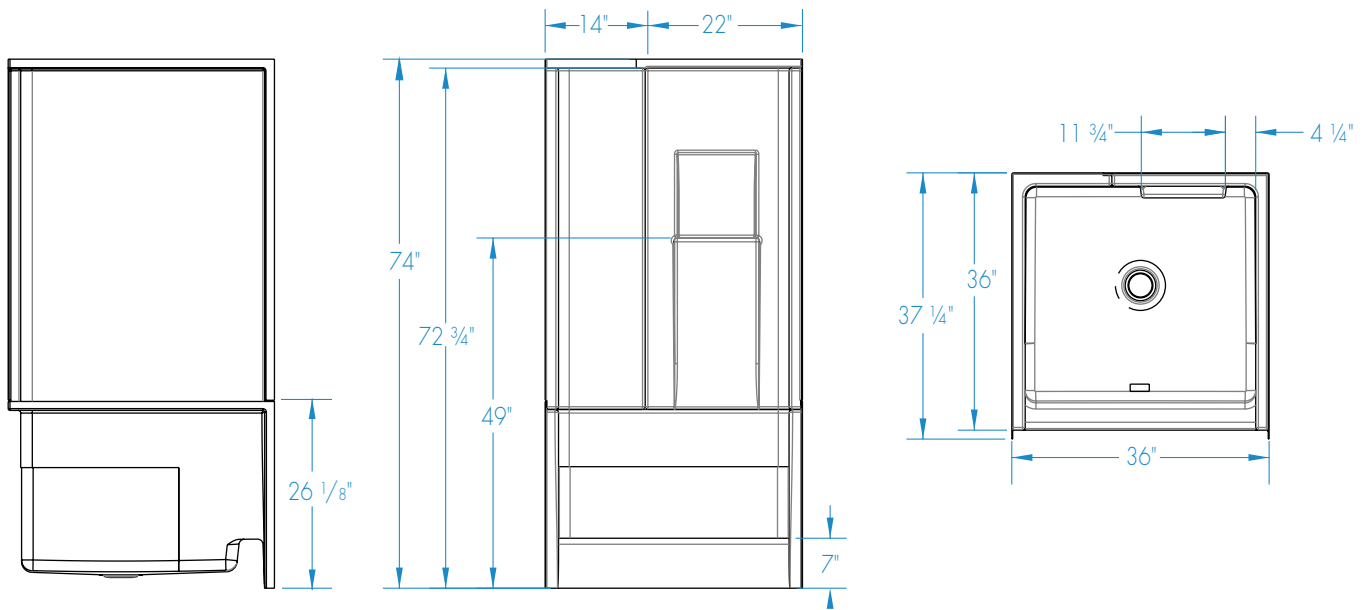

1363TRIO – REMODELINE SECTIONALS

inches (mm)

36 x 36 x 72 ¾ (915 x 915 x 1850) • Fax on Demand #3004

MODEL #1363TRIO

SUPERCORE SHOWER #1363TRIOSC

FEATURES

- 3-piece shower
- Smooth wall
- Molded toiletry shelf
- Center drain
- Gelcoat surface
- 5-year limited warranty

COLOR OPTIONS

Stock	Premium
Almond	Black
Biscuit	Mexican Sand
Bone	Sand Bar
Linen	Sterling Silver
White	

1363TRIO

36 x 36 x 72 3/4 (915 x 915 x 1850)
inches (mm)

FEATURES lbs (kg) Dimensional Tolerance ± 3/8". Dimensions needed for site preparation should be measured from the unit. Aquatic assumes no responsibility for preparatory work.

Model #	Material	Wall Finish	Pieces	Drain	Seat	Net Wt.	Pkg. Wt.
Shower #1363TRIO	Gelcoat	Smooth	3	Center	-	106 (48)	111 (50)

DIMENSIONS

Specifications	inches (mm)
Width: Overall / Net	36 (915)
Depth: Overall / Net	37 1/4 (945) / 36 (915)
Height: Overall / Net	74 (1880) / 72 3/4 (1850)
Enclosure Opening	32 1/4 (820)
Skirt Height	7 (180)
Drain Rough-In (from Back Wall)	15 3/4 (400)
Drain Rough-In (from Side Wall)	18 (455)
Drain: Diameter / Clearance	3 1/4 (85) / 1 1/2 (40)

FRAMING DIMENSIONS inches (mm)

Type	D Depth	W Width	H Height	A	B	C
Alcove	37 1/4 (945)	36 1/8 (920)	-	Box Out	18 (455)	15 3/4 (400)